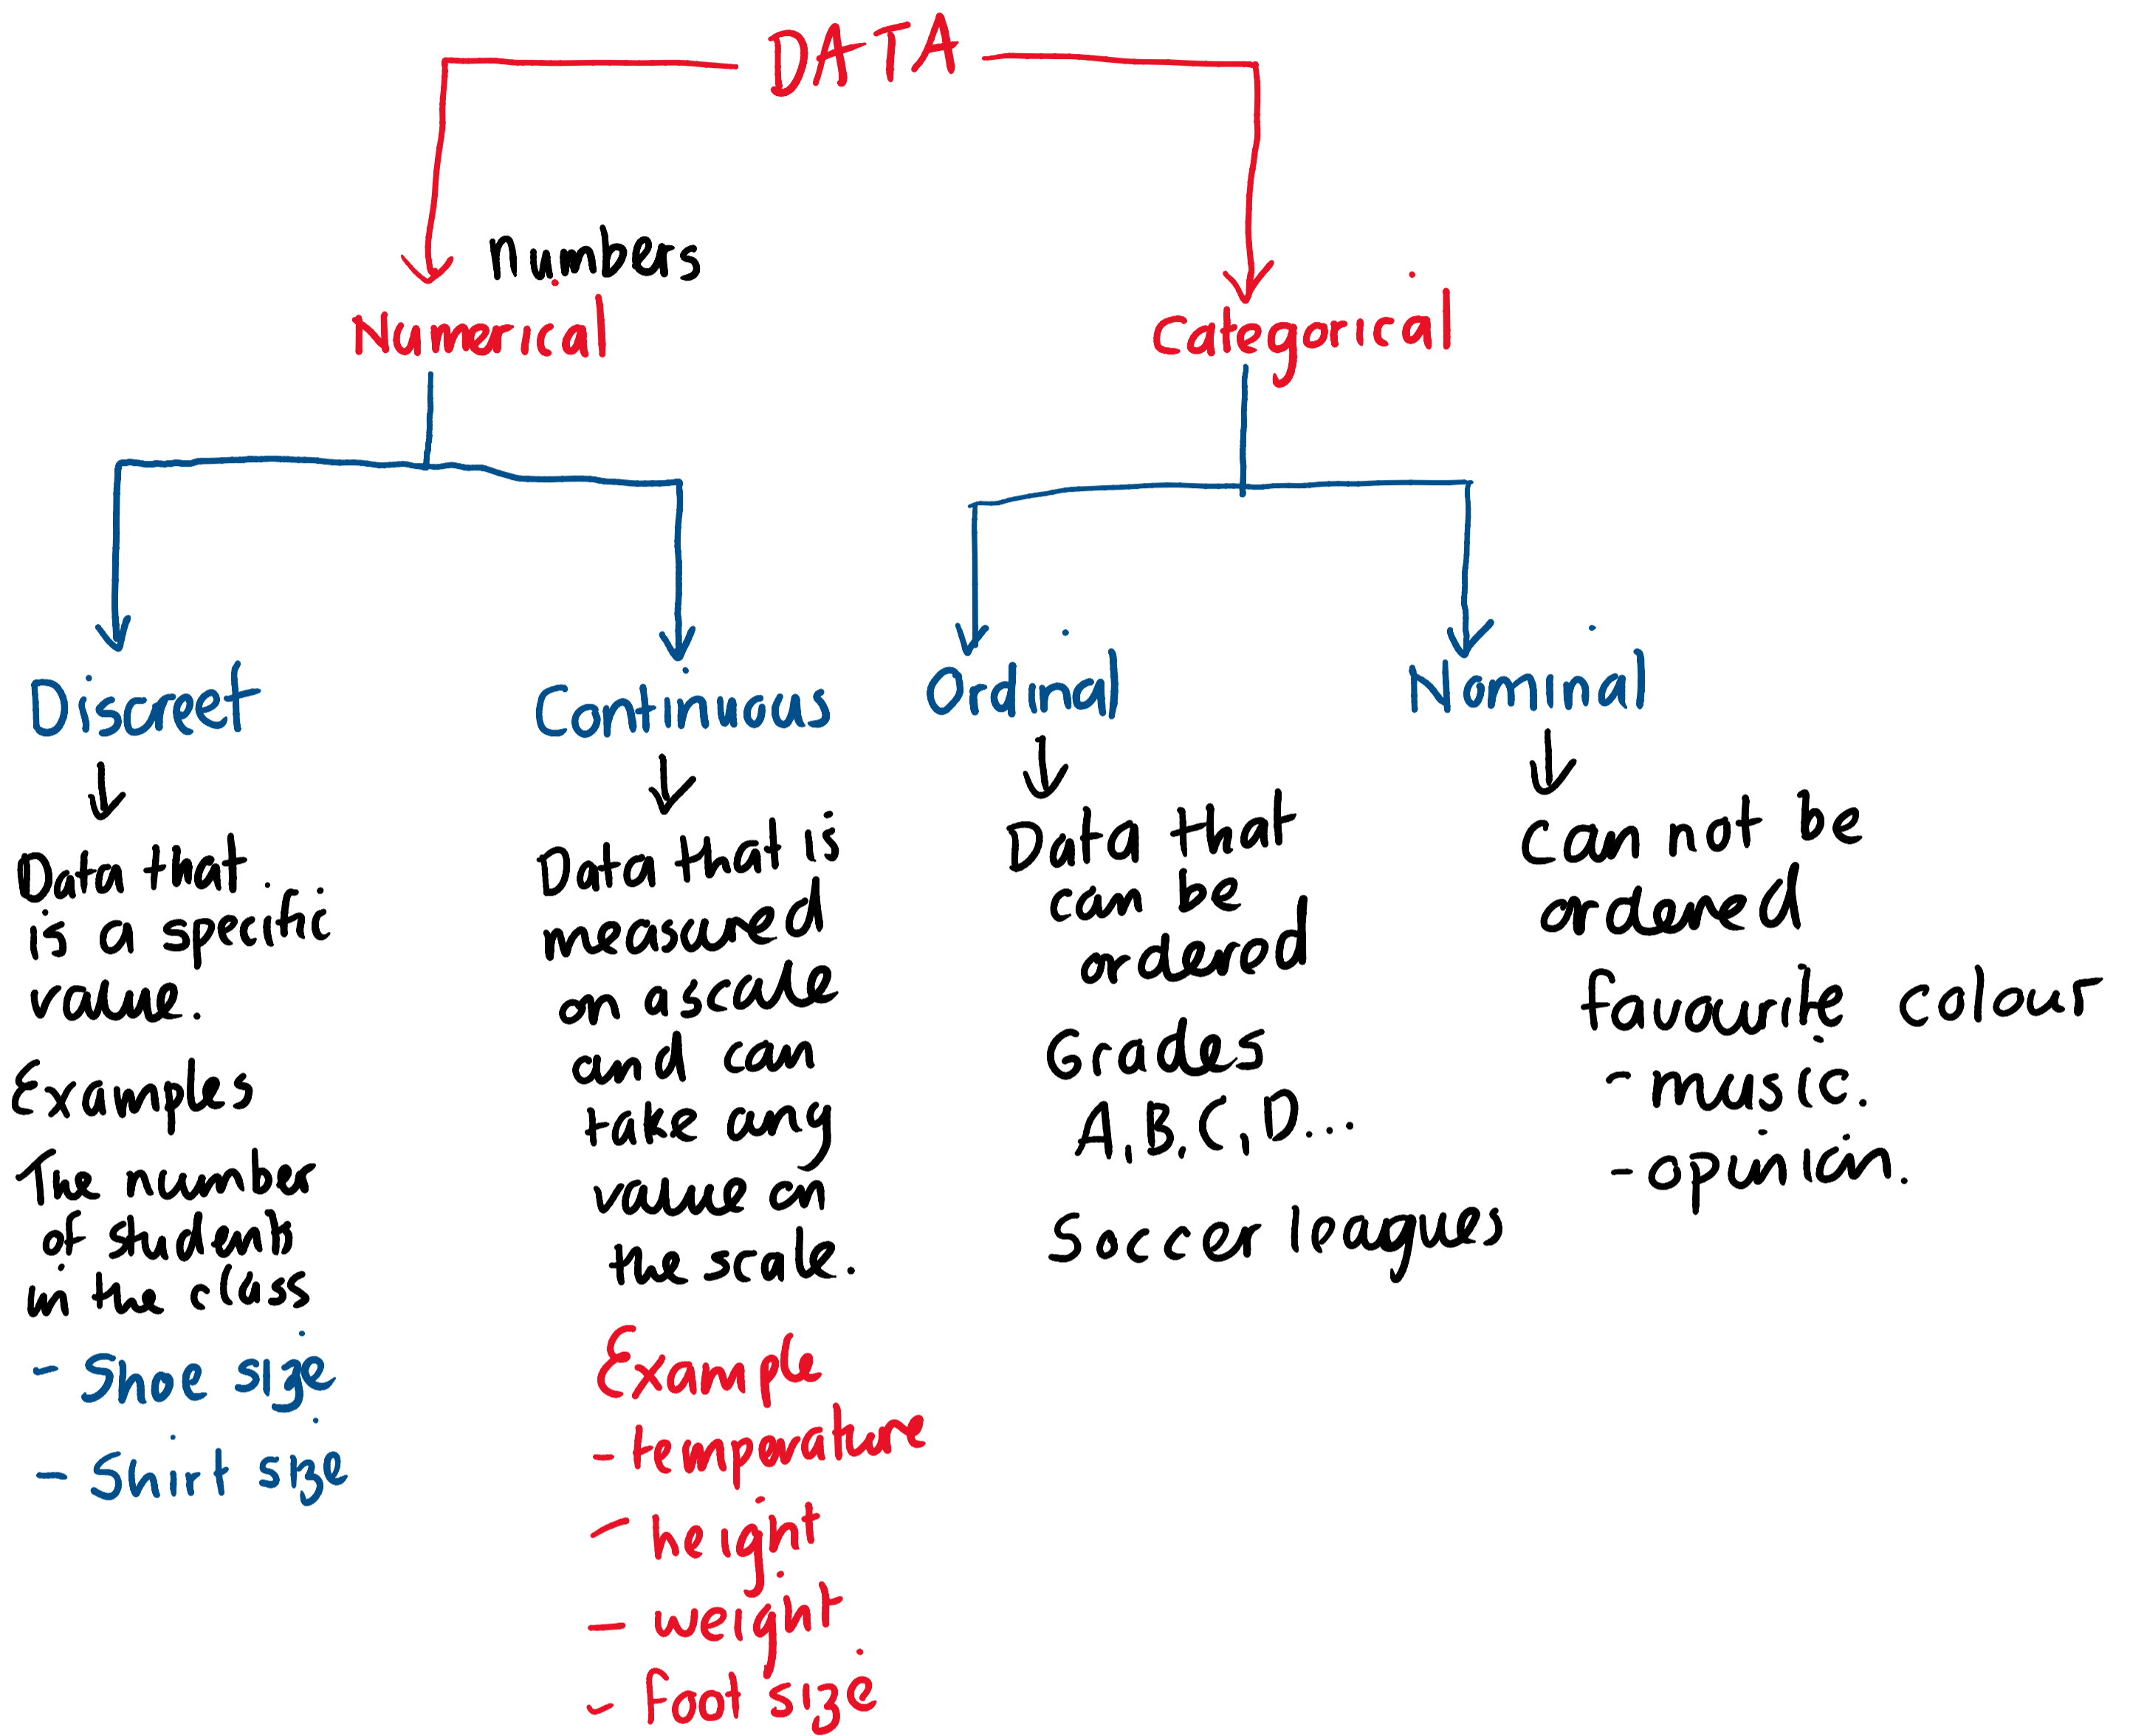

# Statistics

30 January 2019 13:46

Information that has been sorted or ordered becomes DATA.

## Tallying

Class Eye colour

| Blue         | Green   | Grey    | Brown    |
|--------------|---------|---------|----------|
| <br>    <br> |         |         |          |
| value 15     | 5 value | 1 value | 5 value. |

Categorical data - nominal

Most common eye colour - Blue MODE

Modal colour is Blue.

Classwork Pg 278

Q1-3 H/W Q1-4